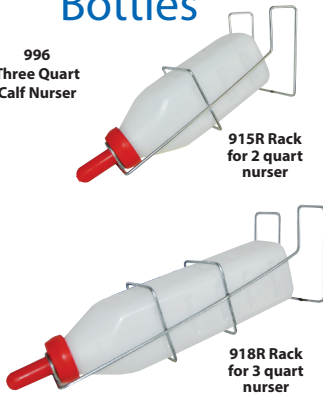

Nursing Bottle Brush for Cordless Drill

Shown with cordless power drill
(not included)

Used with a rechargeable power drill, this brush makes quick work of cleaning large numbers of two, three and four quart nursing bottles. Brushes will reach every corner and bend of the bottle. We recommend running the drill at low to medium RPM for maximum life of the brush. 18-1/2" overall length, 5-1/2" wide. Wt. 6 oz.

262 473 2822

coburn.com

info@coburn.com

E-Z Nurse™ Plastic Nursing Bottles

996
Three Quart
Calf Nurser

Nursers are available with standard screw-cap and nipple or with one-piece snap-on nipple. The snap-on nipple will also fit the Carnation bottle. Mouth of bottles measure 2-5/8" OD.

Two-Quart Nursers

- 911 Complete Nurser including screw cap, calf nipple and two-quart bottle. Carton of 12 weighs 6.5 lbs.
- 1030-203 Complete Nurser including snap-on calf nipple and two-quart bottle.
- 913B Repl. 2-quart bottle only, screw cap type.
- 919B Repl. 2-quart bottle only, snap-on type.
- 915R Wire Bottle Rack for two-quart nursers. Carton of 12 weighs 7 lbs.

Three-Quart Nursers

- 996 Complete Nurser including screw cap, calf nipple and three-quart bottle. Ctn. of 6 weighs 4.6 lbs.
 - 1030-204 Complete Nurser including snap-on calf nipple and three-quart bottle.
 - 918R Wire Bottle Rack for three-quart nursers. Carton of 12 weighs 9 lbs.
 - 999 Replacement 3-quart bottle, screw cap type.
 - 918B Replacement 3-quart bottle, snap-on type.
 - 846 24" Bottle Cleaning Brush for 3-quart bottles.
 - SP1515 24" White Bottle Brush for 3-quart bottles.
- ### Replacement Nipples & Caps
- 914N Replacement screw-on type calf nipple.
 - 916C Replacement screw cap.
 - 1030-201 Replacement snap-on type calf nipple.